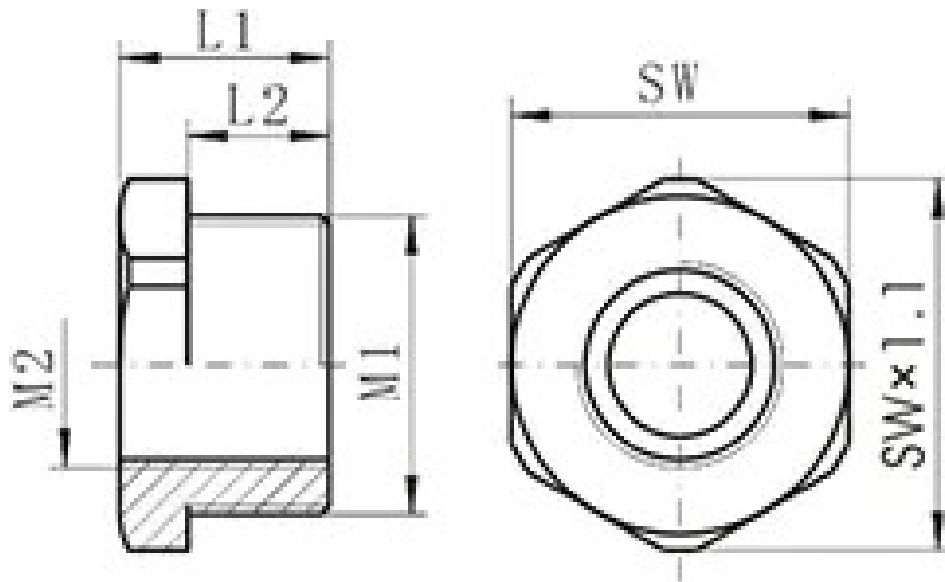

Cable Glands

Series CZ0220

CZ0220/22 Stopping plugs