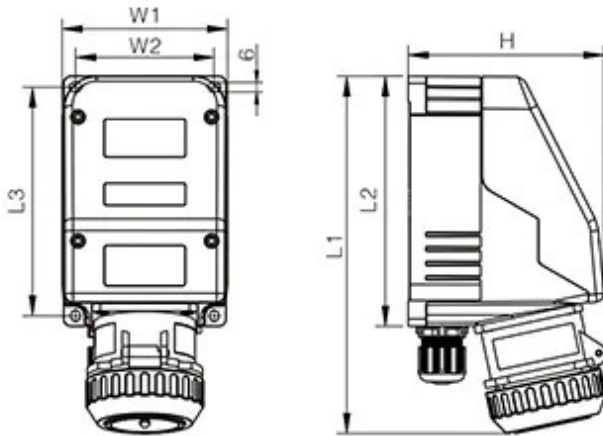

فرست اوتوماشن

Plugs & Sockets

Series CZ0251

Product Parameter

Product type:	Full plastic Explosion-proof plugs and sockets
Certification:	CCC IECEX ATEX
Application range (zones):	2G/Gb/zone 1; 2D/Db/zone 21
Min.ambient temperature:	-40°C
Max.ambient temperature:	+55°C
Degree of protection:	IP66 (Panel type socket, coupler type socket) IP65 (Wall type socket)
Rated voltage:	2 poles — 50V AC 50/60Hz、 50V DC 3 poles — max 250V AC 50/60Hz 4 poles — max 690V AC 50/60Hz 5 poles — max 415V AC 50/60Hz
Rated current:	16A
Material of enclosure:	Alloy plastic of static resistance GRP (anti-static glass fibre reinforced polyester SMC)

فرست اوتوماشن

Plugs & Sockets

Series CZ0251

Wall type socket

Poles	W1	W2	L1	L2	L3	H
2P/3P	103	86	223	156	142	122
4P/5P	123	106	241	176	163	147

Plug

Poles	ØD	L
2P/3P	73	163
4P	77	187
5P	84	187

Coupler type socket

Poles	L1	L2	L3
2P/3P	247	69	72
4P/5P	279	90	93

Panel type socket

Poles	ØD	□L	L1	L2	L3	L4
2P/3P	73	53	74	95	66	68
4P	77	69.5	75	95	86	88
5P	84	69.5	75	95	86	88

Installation dimensions of panel type socket