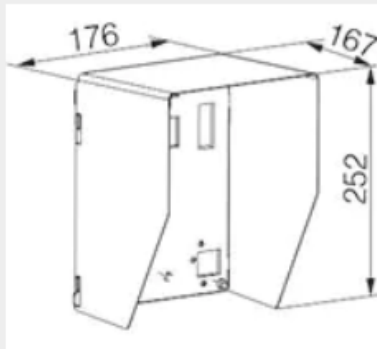

Wall type stainless steel canopy
4038/12P