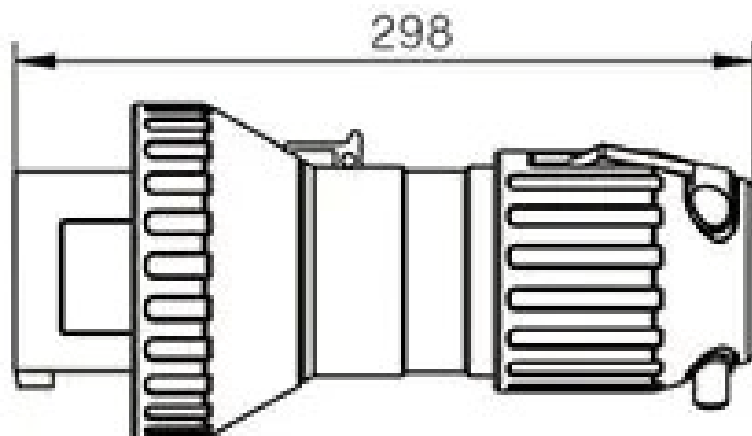

فرست اوتوماشن

Plugs & Sockets

Series CZ0254