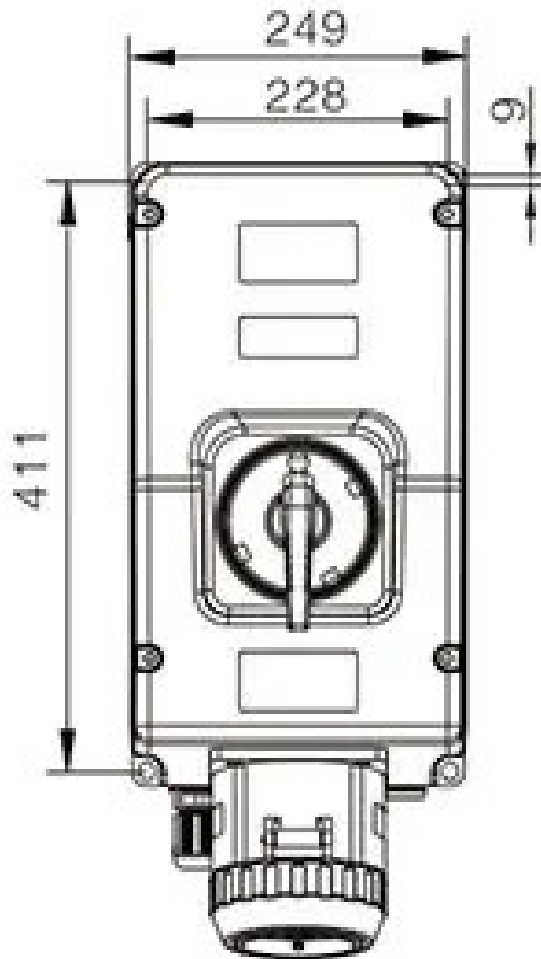

فرست اوتوماشن

Plugs & Sockets

Series CZ0254