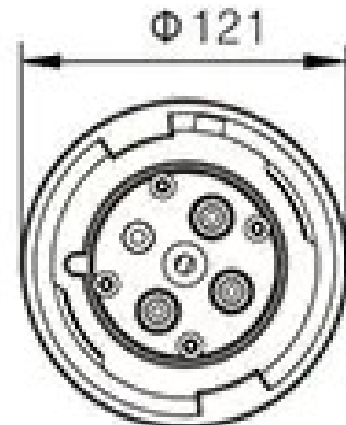

فرست اوتوماشن

Plugs & Sockets

Series CZ0254