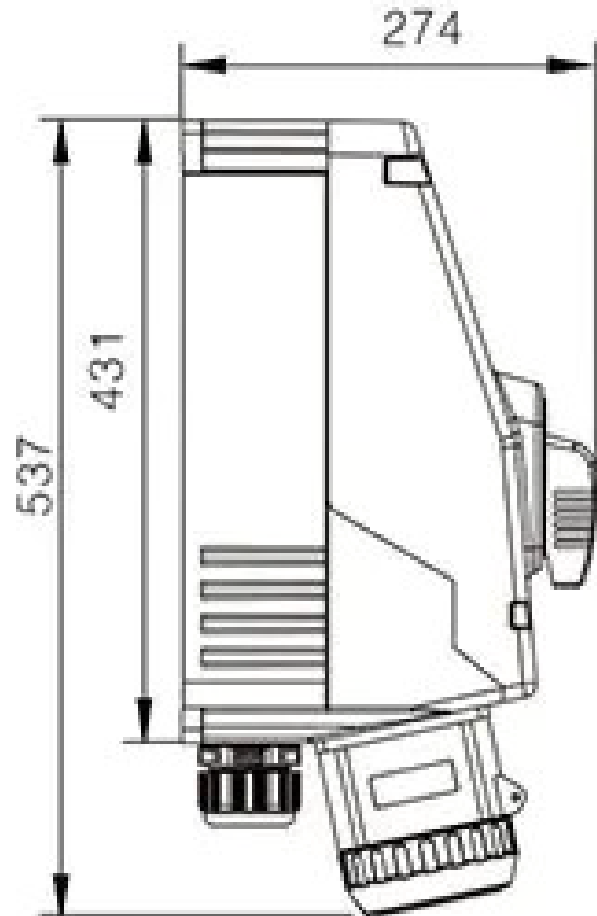

فرست اوتوماشن

Plugs & Sockets

Series CZ0254