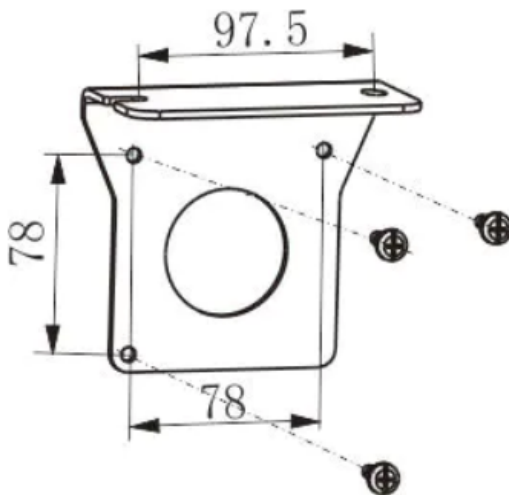

For size 3

Order No.: 4042/31-40