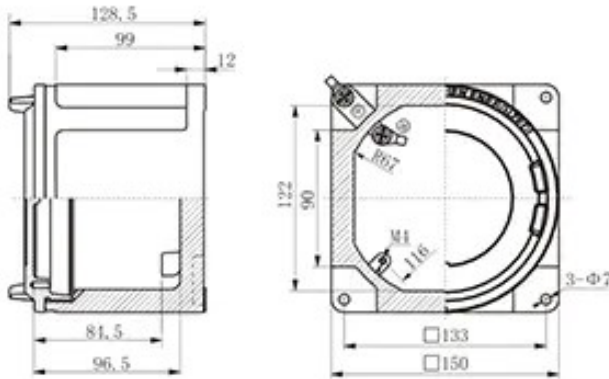

Type	CZ1520/1-11 Size 1	CZ1520/1-21 Size 2	CZ1520/1-31 Size 3	CZ1520/1-41 Size 4
ΦA1	91.5	91.5	106.5	150
ΦA2	73	73	87.5	120
A3	30	35	42	90
B	89.5	89.5	94.5	128.5
B1	79.5	79.5	84.5	
B2	38.5	41	46	99
B3	9	9	9	12
B4	49.5	49.5	54.5	84.5
B5	60	60	75	116
□A	105	105	120	150
□C	68	68	78	133

Max. thread size

Metric	M20	M25	M32	M63
NPT	1/2"	3/4"	1"	2"

Size 4