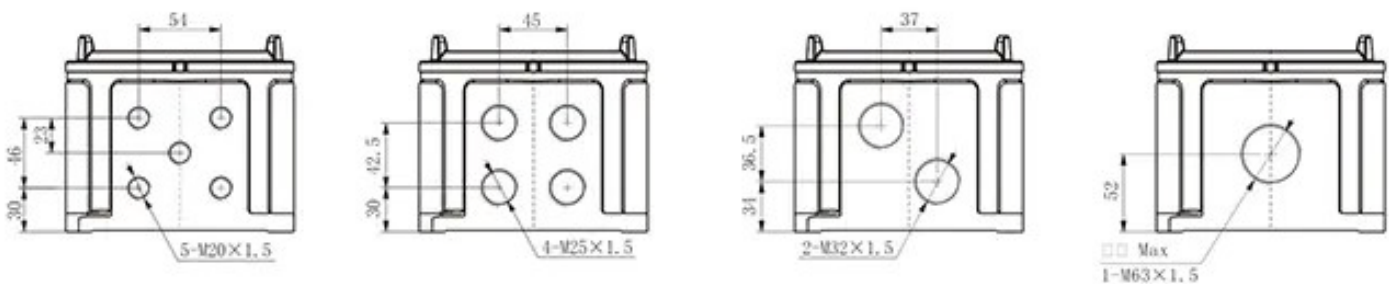

Holes sizes