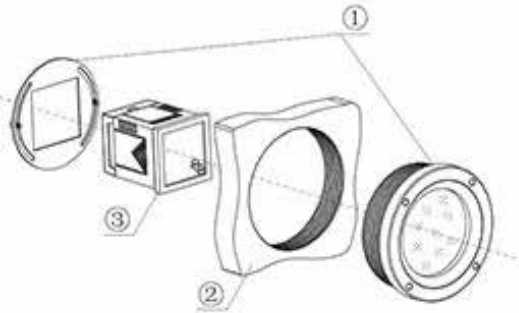

فرست اوتوماشن

Observation Window with meter

Series CZ2000-1-BW70

Products Features

- CZ2000/1-BA7 Switch modules have 2P or 4P for options, can be used together with 11 different operation heads (pushbuttons, switches, key operated switches, E-stop pushbuttons).
- CZ2000/1-BB7 control switch module, available in 2P~12P control functions.
- CZ2000/1-BD7 Signal lamp module, LED light source, four voltage ratings, five colors in red, green, yellow, white, blue are available.
- CZ2000/1-BG7 Light-control switch module, can be applied to Ex d or Ex e enclosure.
- CZ2000/1-BP7 Flameproof potentiometer module, 100Ω~2MΩ, Max 0.1W.
- CZ2000/1-B□ switch handle, to operate the switch modules 63A, 100A, 250A, 400A, 630A from the front. or to operate the switch modules 100A, 250A from the side.
- CZ2000/1-BW7 observation window for instruments φ64mm, φ89mm.
- CZ2000/1-BI7 observation and operation window for instruments, window have four sizes.
- CZ2000/2A Flameproof cable bushing, thread size M16 to M80, conductor size 0.5mm²-120mm².
- CZ2000/2B Flameproof cable bushing, thread M50, conductor size 0.5mm²-120mm², to be used for the connection of two Ex d enclosures.
- CZ2000/3 Flameproof binding pillar, thread M42, wiring capacity 50mm²-240mm².
- International IECEx approval, European union ATEX certifications (U).
- Accessories: special spanner, label, safety latch.

فرست اوتوماشن

Observation Window with meter

Series CZ2000-1-BW70

Illustration

Order No.

CZ2000/1-BW701-□

CZ2000/1-BW702-□

فرست اوتوماشن

Observation Window with meter

Series CZ2000-1-BW70

- ① CZ2000/1-BW70 □ Ex d Flameproof observation window (with meter)
- ② Ex d box
- ③ Ammeter, voltmeter

Outline dimensions

48-type

72-type