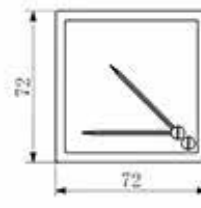

Observation Window with meter

Series CZ2000-1-BW70

- ① CZ2000/1-BW70 □ Ex d Flameproof observation window (with meter)
- ② Ex d box
- ③ Ammeter, voltmeter

Outline dimensions

48-type

72-type