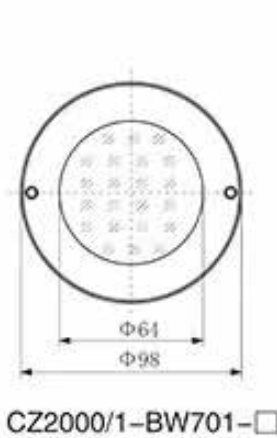

فرست اوتوماشن

Observation Window with meter

Series CZ2000-1-BW70

Products Features

- CZ2000/1-BA7 Switch modules have 2P or 4P for options, can be used together with 11 different operation heads (pushbuttons, switches, key operated switches, E-stop pushbuttons).
- CZ2000/1-BB7 control switch module, available in 2P~12P control functions.
- CZ2000/1-BD7 Signal lamp module, LED light source, four voltage ratings, five colors in red, green, yellow, white, blue are available.
- CZ2000/1-BG7 Light-control switch module, can be applied to Ex d or Ex e enclosure.
- CZ2000/1-BP7 Flameproof potentiometer module, 100Ω~2MΩ, Max 0.1W.
- CZ2000/1-B□ switch handle, to operate the switch modules 63A, 100A, 250A, 400A, 630A from the front. or to operate the switch modules 100A, 250A from the side.
- CZ2000/1-BW7 observation window for instruments φ64mm, φ89mm.
- CZ2000/1-BI7 observation and operation window for instruments, window have four sizes.
- CZ2000/2A Flameproof cable bushing, thread size M16 to M80, conductor size 0.5mm²-120mm².
- CZ2000/2B Flameproof cable bushing, thread M50, conductor size 0.5mm²-120mm², to be used for the connection of two Ex d enclosures.
- CZ2000/3 Flameproof binding pillar, thread M42, wiring capacity 50mm²-240mm².
- International IECEx approval, European union ATEX certifications (U).
- Accessories: special spanner, label, safety latch.

فرست اوتوماشن

Observation Window with meter

Series CZ2000-1-BW70

Illustration

Order No.

CZ2000/1-BW701-□

CZ2000/1-BW702-□

فرست اوتوماشن

Observation Window with meter

Series CZ2000-1-BW70

- ① CZ2000/1-BW70 □ Ex d Flameproof observation window (with meter)
- ② Ex d box
- ③ Ammeter, voltmeter

Outline dimensions

48-type

72-type