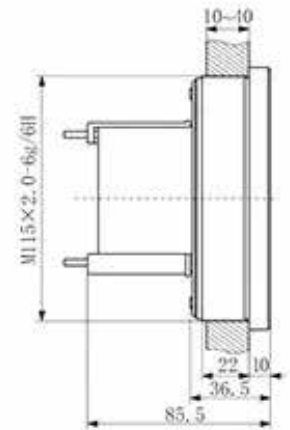

فرست اوتوماشن

Observation Window with meter

Series CZ2000-1-BW70

Products Features

- CZ2000/1-BA7 Switch modules have 2P or 4P for options, can be used together with 11 different operation heads (pushbuttons, switches, key operated switches, E-stop pushbuttons).
- CZ2000/1-BB7 control switch module, available in 2P~12P control functions.
- CZ2000/1-BD7 Signal lamp module, LED light source, four voltage ratings, five colors in red, green, yellow, white, blue are available.
- CZ2000/1-BG7 Light-control switch module, can be applied to Ex d or Ex e enclosure.
- CZ2000/1-BP7 Flameproof potentiometer module, 100Ω~2MΩ, Max 0.1W.
- CZ2000/1-B□ switch handle, to operate the switch modules 63A, 100A, 250A, 400A, 630A from the front. or to operate the switch modules 100A, 250A from the side.
- CZ2000/1-BW7 observation window for instruments φ64mm, φ89mm.
- CZ2000/1-BI7 observation and operation window for instruments, window have four sizes.
- CZ2000/2A Flameproof cable bushing, thread size M16 to M80, conductor size 0.5mm²-120mm².
- CZ2000/2B Flameproof cable bushing, thread M50, conductor size 0.5mm²-120mm², to be used for the connection of two Ex d enclosures.
- CZ2000/3 Flameproof binding pillar, thread M42, wiring capacity 50mm²-240mm².
- International IECEx approval, European union ATEX certifications (U).
- Accessories: special spanner, label, safety latch.

Observation Window with meter

Series CZ2000-1-BW70

- ① CZ2000/1-BW70 □ Ex d Flameproof observation window (with meter)
- ② Ex d box
- ③ Ammeter, voltmeter

Outline dimensions

48-type

72-type