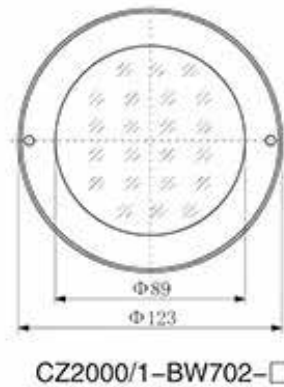

فرست اوتوماشن

Observation Window with meter

Series CZ2000-1-BW70

Products Features

- CZ2000/1-BA7 Switch modules have 2P or 4P for options, can be used together with 11 different operation heads (pushbuttons, switches, key operated switches, E-stop pushbuttons).
- CZ2000/1-BB7 control switch module, available in 2P~12P control functions.
- CZ2000/1-BD7 Signal lamp module, LED light source, four voltage ratings, five colors in red, green, yellow, white, blue are available.
- CZ2000/1-BG7 Light-control switch module, can be applied to Ex d or Ex e enclosure.
- CZ2000/1-BP7 Flameproof potentiometer module, 100Ω~2MΩ, Max 0.1W.
- CZ2000/1-B□ switch handle, to operate the switch modules 63A, 100A, 250A, 400A, 630A from the front. or to operate the switch modules 100A, 250A from the side.
- CZ2000/1-BW7 observation window for instruments φ64mm, φ89mm.
- CZ2000/1-BI7 observation and operation window for instruments, window have four sizes.
- CZ2000/2A Flameproof cable bushing, thread size M16 to M80, conductor size 0.5mm²-120mm².
- CZ2000/2B Flameproof cable bushing, thread M50, conductor size 0.5mm²-120mm², to be used for the connection of two Ex d enclosures.
- CZ2000/3 Flameproof binding pillar, thread M42, wiring capacity 50mm²-240mm².
- International IECEx approval, European union ATEX certifications (U).
- Accessories: special spanner, label, safety latch.

فرست اوتوماشن

Observation Window with meter

Series CZ2000-1-BW70

Illustration

Order No.

CZ2000/1-BW701-□

CZ2000/1-BW702-□

فرست اوتوماشن

Observation Window with meter

Series CZ2000-1-BW70

- ① CZ2000/1-BW70 □ Ex d Flameproof observation window (with meter)
- ② Ex d box
- ③ Ammeter, voltmeter

Outline dimensions

48-type

72-type