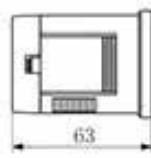

Observation Window with meter

Series CZ2000-1-BW70

- ① CZ2000/1-BW70 □ Ex d Flameproof observation window (with meter)
- ② Ex d box
- ③ Ammeter, voltmeter

Outline dimensions

48-type

72-type