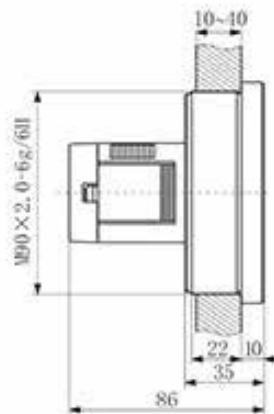

فرست اوتوماشن

Observation Window with meter

Series CZ2000-1-BW70

Products Features

- CZ2000/1-BA7 Switch modules have 2P or 4P for options, can be used together with 11 different operation heads (pushbuttons, switches, key operated switches, E-stop pushbuttons).
- CZ2000/1-BB7 control switch module, available in 2P~12P control functions.
- CZ2000/1-BD7 Signal lamp module, LED light source, four voltage ratings, five colors in red, green, yellow, white, blue are available.
- CZ2000/1-BG7 Light-control switch module, can be applied to Ex d or Ex e enclosure.
- CZ2000/1-BP7 Flameproof potentiometer module, 100Ω~2MΩ, Max 0.1W.
- CZ2000/1-B□ switch handle, to operate the switch modules 63A, 100A, 250A, 400A, 630A from the front. or to operate the switch modules 100A, 250A from the side.
- CZ2000/1-BW7 observation window for instruments φ64mm, φ89mm.
- CZ2000/1-BI7 observation and operation window for instruments, window have four sizes.
- CZ2000/2A Flameproof cable bushing, thread size M16 to M80, conductor size 0.5mm²-120mm².
- CZ2000/2B Flameproof cable bushing, thread M50, conductor size 0.5mm²-120mm², to be used for the connection of two Ex d enclosures.
- CZ2000/3 Flameproof binding pillar, thread M42, wiring capacity 50mm²-240mm².
- International IECEx approval, European union ATEX certifications (U).
- Accessories: special spanner, label, safety latch.

فرست اوتوماشن

Observation Window with meter

Series CZ2000-1-BW70

Illustration

Order No.

CZ2000/1-BW701-□

CZ2000/1-BW702-□

فرست اوتوماشن

Observation Window with meter

Series CZ2000-1-BW70

- ① CZ2000/1-BW70 □ Ex d Flameproof observation window (with meter)
- ② Ex d box
- ③ Ammeter, voltmeter

Outline dimensions

48-type

72-type