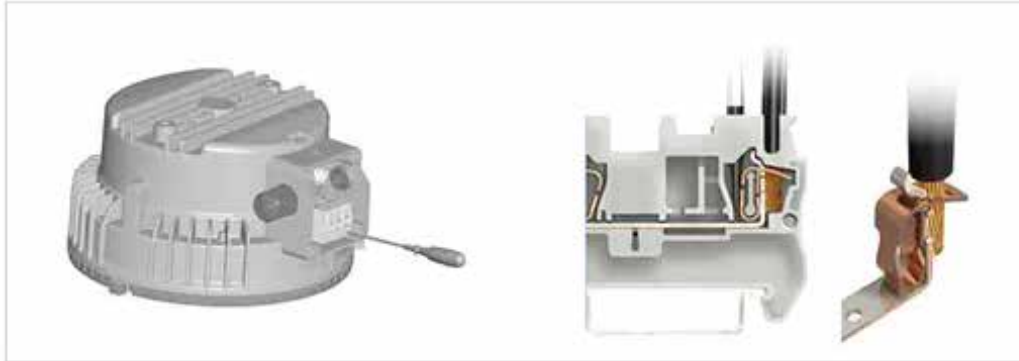

CZ0873/4

CZ0874/4

فرست اوتوماشن

Light Fittings

Series CZ0873 /4, CZ0874 /4

Product Parameter

| | |
|-----------------------------------|------------------------------------|
| Product type: | LED Explosion-proof light fittings |
| Certification: | CCC |
| Application range (zones): | 2G/Gb/zone 1; 2D/Db/zone 21 |
| Min.ambient temperature: | -40°C |
| Max.ambient temperature: | +55°C |
| Degree of protection: | IP66 |
| Rated voltage: | AC100 ~ 250V 50/60Hz |

فرست اوتوماشن

Light Fittings

Series CZ0873 /4, CZ0874 /4

It is easier to be wired by cage type terminal which is certified internationally.

Explosion-proof platform light fittings C-90°

Bracket type lamps for ceiling mounting

Bracket type lamps with bracket multiple angle adjustment

Explosion-proof platform light fittings D-25°

Bracket type lamps with chain

Wall type lamp

فرست اوتوماشن

Light Fittings

Series CZ0873 /4, CZ0874 /4

Unit:mm

فرست اوتوماشن

Light Fittings

Series CZ0873 /4, CZ0874 /4

A represents a built-in moulded plastic
M25 cable gland.

Unit: mm

| Type | CZ0873/4 | CZ0874/4 |
|------|----------|----------|
| A1 | 187 | 194 |
| A2 | 225 | 233 |
| B | 415 | 485 |
| C | 370 | 415 |
| D | 230 | 280 |
| E1 | 2470 | 2470 |
| E2 | 2090 | 2620 |
| F | 272 | 377 |