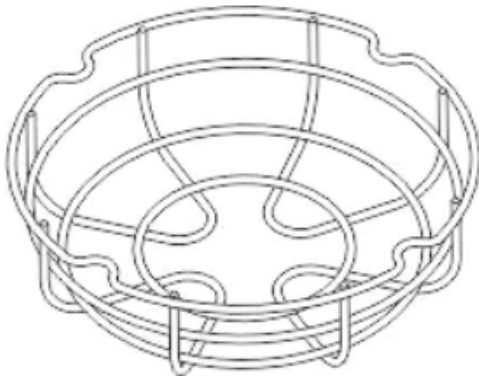

D8732/1, D8732/2

Mesh

Used for CZ0873/4 light fittings, the material is
stainless steel

Used for CZ0874/4 light fittings, the material is
stainless steel