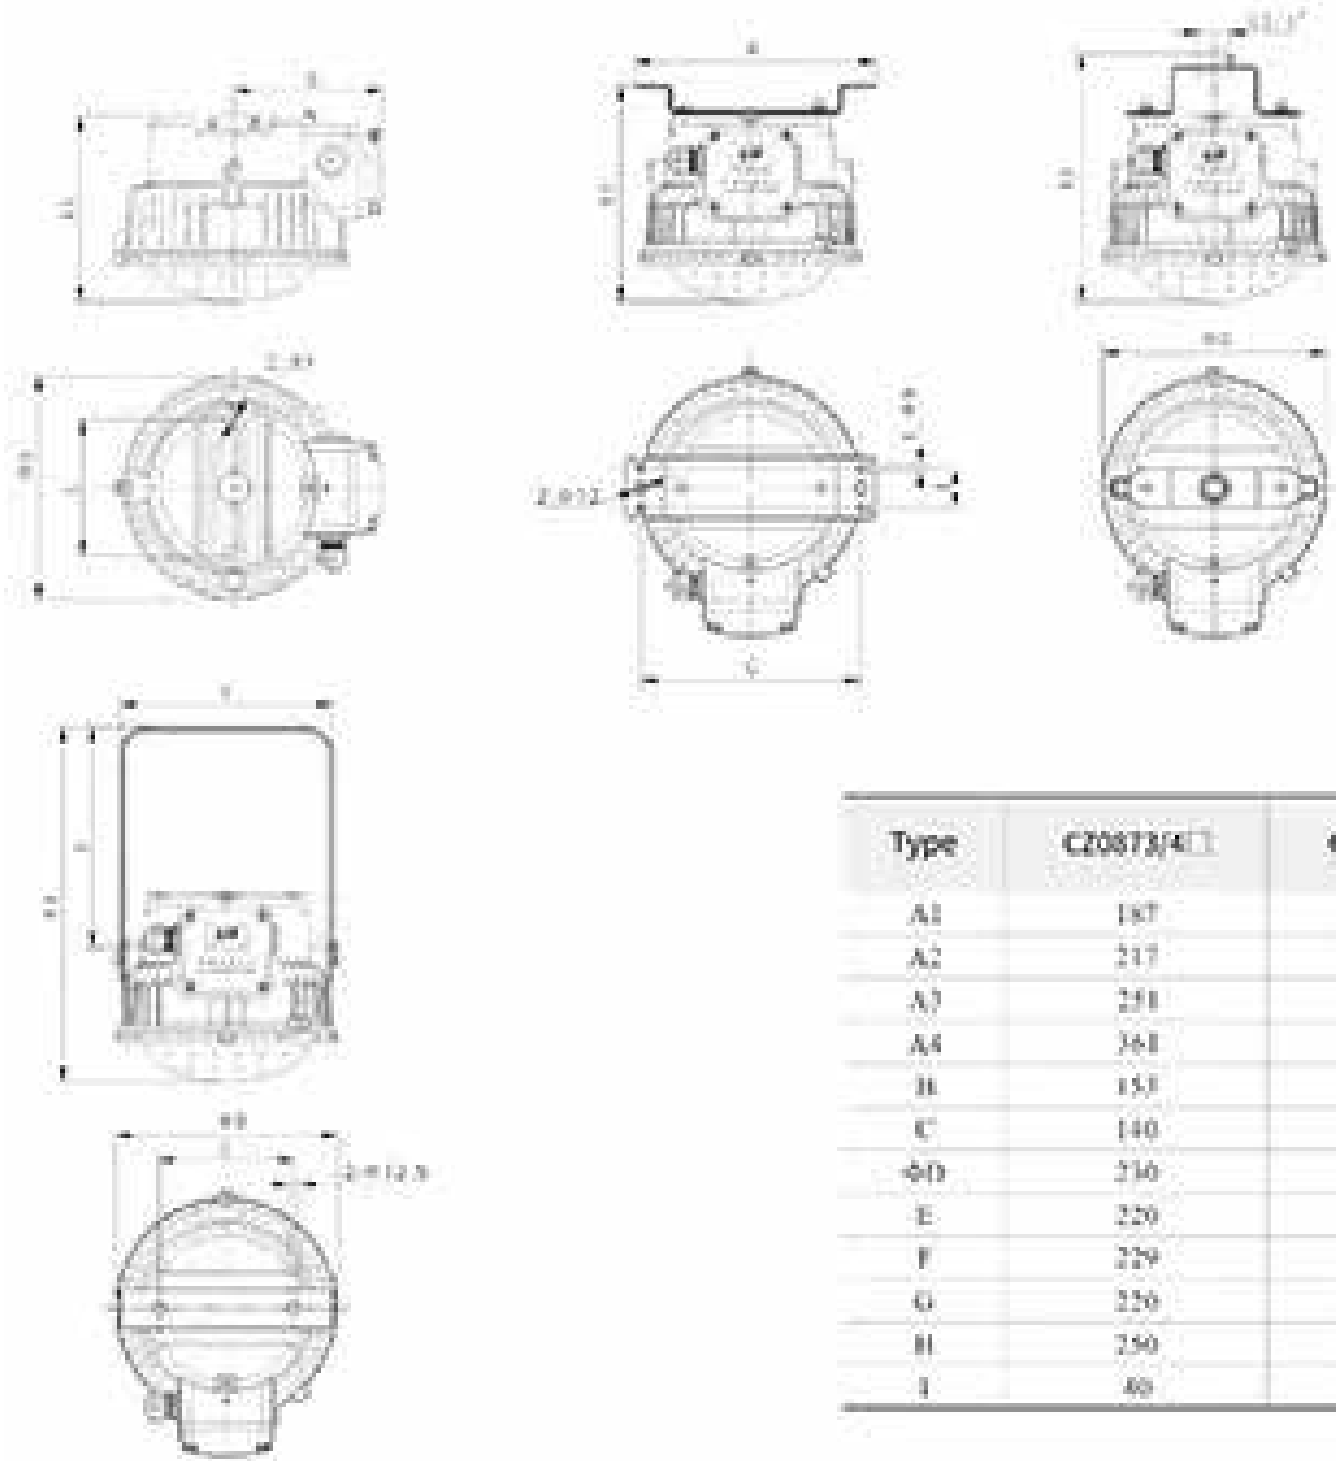

Bracket type lamps with bracket multiple angle adjustment

Explosion-proof platform light fittings D-25°

Bracket type lamps with chain

Wall type lamp

فرست اوتوماشن

Light Fittings

Series CZ0873 /4, CZ0874 /4

Unit:mm

| Type | CZ0873/4 | CZ0874/4 |
|------|----------|----------|
| A1 | 187 | 193 |
| A2 | 217 | 223 |
| A3 | 231 | 238 |
| A4 | 261 | 263 |
| B | 157 | 160 |
| C | 140 | 140 |
| ØD | 210 | 210 |
| E | 220 | 268 |
| F | 229 | 268 |
| G | 220 | 240 |
| H | 290 | 270 |
| I | 40 | 40 |