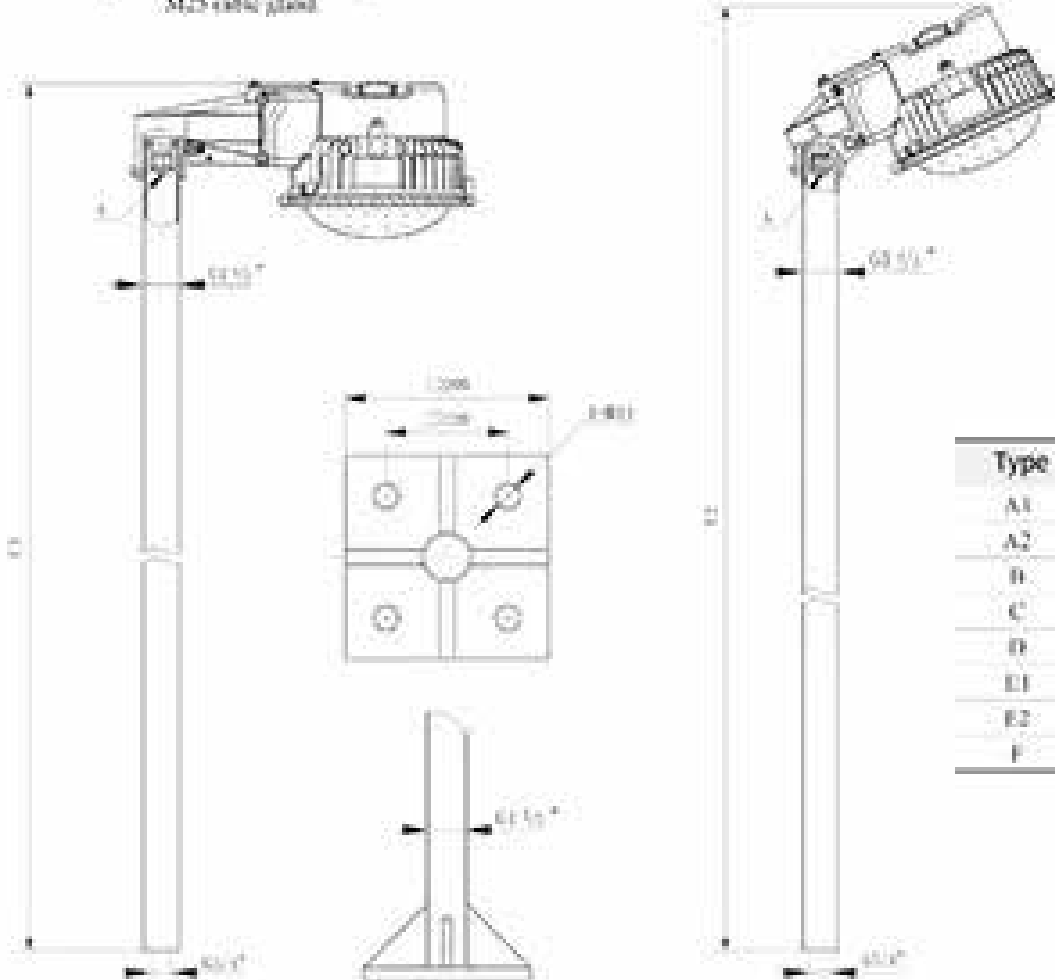

Bracket type lamps with bracket multiple angle adjustment

Explosion-proof platform light fittings D-25°

Bracket type lamps with chain

Wall type lamp

فرست اوتوماشن

Light Fittings

Series CZ0873 /4, CZ0874 /4

Unit:mm

| Type | CZ0873/4 | CZ0874/4 |
|------|----------|----------|
| A1 | 187 | 193 |
| A2 | 217 | 223 |
| A3 | 231 | 238 |
| A4 | 261 | 263 |
| B | 157 | 160 |
| C | 140 | 140 |
| ØD | 210 | 210 |
| E | 220 | 268 |
| F | 229 | 268 |
| G | 220 | 240 |
| H | 290 | 270 |
| I | 40 | 40 |

فرست اوتوماشن

Light Fittings

Series CZ0873 /4, CZ0874 /4

A represents a built-in moulded plastic
M25 cable gland.

Unit: mm

| Type | CZ0873/4 | CZ0874/4 |
|------|----------|----------|
| A1 | 187 | 194 |
| A2 | 225 | 233 |
| B | 415 | 485 |
| C | 370 | 415 |
| D | 230 | 280 |
| E1 | 2470 | 2470 |
| E2 | 2090 | 2620 |
| F | 272 | 377 |

C — Lamp cap mounted in the angle of 90° Everse type

Flange type

D — Lamp cap mounted in the angle of 20° T-over type

فرست اوتوماشن

Light Fittings

Series CZ0873/4, CZ0874/4

| Illustration | Order No. |
|--|------------------------|
|  B | CZ0873/4□-LED30W-□-B+□ |
|  C | CZ0873/4□-LED45W-□-B+□ |
|  D | CZ0873/4□-LED60W-□-B+□ |
|  E | CZ0874/4□-LED75W-□-B+□ |