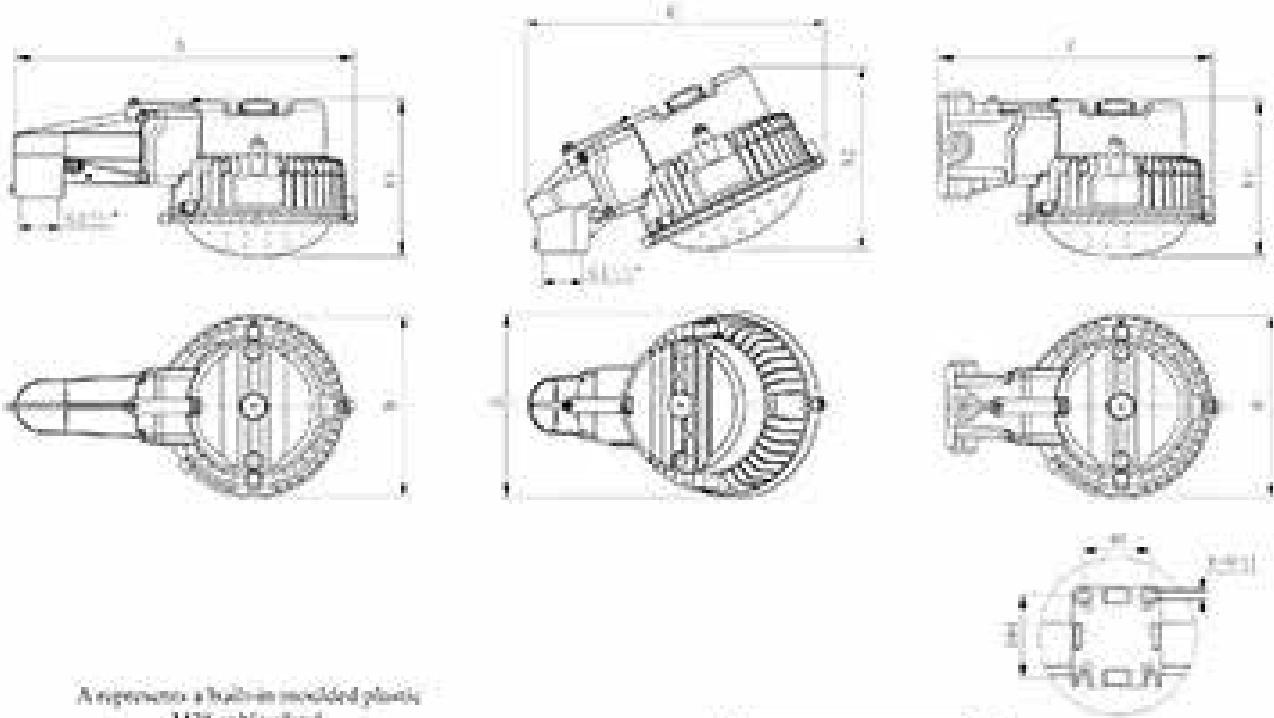

فرست اوتوماشن

Light Fittings

Series CZ0873 /4, CZ0874 /4

A represents a built-in moulded plastic
M25 cable gland.