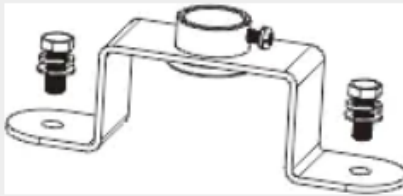

D8702/1, D8702/2

Mounting bracket
of pendant type

D8702/1: Accessories for bracket type lamp, for CZ0873/4

D8702/2: Accessories for bracket type lamp, for CZ0874/4